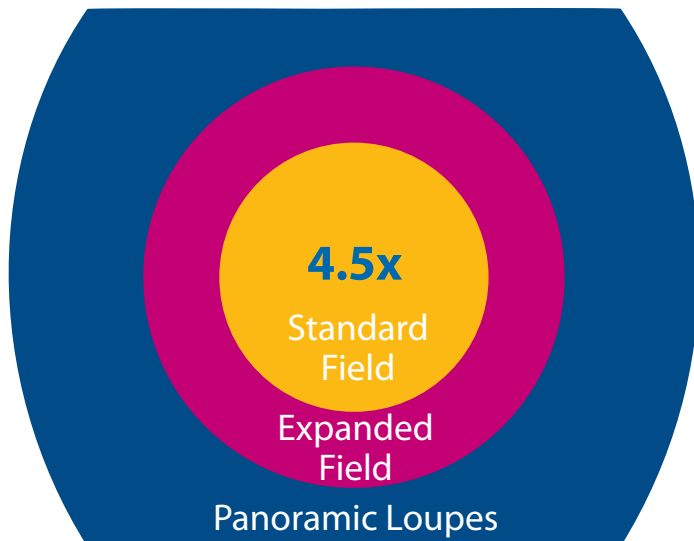

photo by @invinciblesmiles of @yogi_dentist

The Visible Difference®

Double **Your Viewable Field**

Actual Size

Expanded Field Loupes

Panoramic Loupes

3.5x

4.5x

Loupes	3.5x Expanded Field	3.5x Panoramic Field	4.5x Expanded Field	4.5x Panoramic Field
Viewable Area	50 cm ²	100 cm ²	24 cm ²	65 cm ²
Field Diameter	8 cm	11.1 x 9 cm	5.5 cm	9 x 7 cm
Angle of View	14°	20°	9°	16°

Loupes	3.0x
Viewable Area	38 cm ²
Field Diameter	7 cm
Angle of View	11°

Loupes	3.5x
Viewable Area	20 cm ²
Field Diameter	5 cm
Angle of View	8°

Expanded Field **High-Vision Loupes**

Loupes	3.5x-EF
Viewable Area	50 cm ²
Field Diameter	8 cm
Angle of View	14°

Loupes	4.5x-EF
Viewable Area	24 cm ²
Field Diameter	5.5 cm
Angle of View	9°

Loupes	6.0x-EF
Viewable Area	12.5 cm ²
Field Diameter	4 cm
Angle of View	6.5°

photo courtesy of @abhaydalal

Lightweight **Micro-EF Scopes**